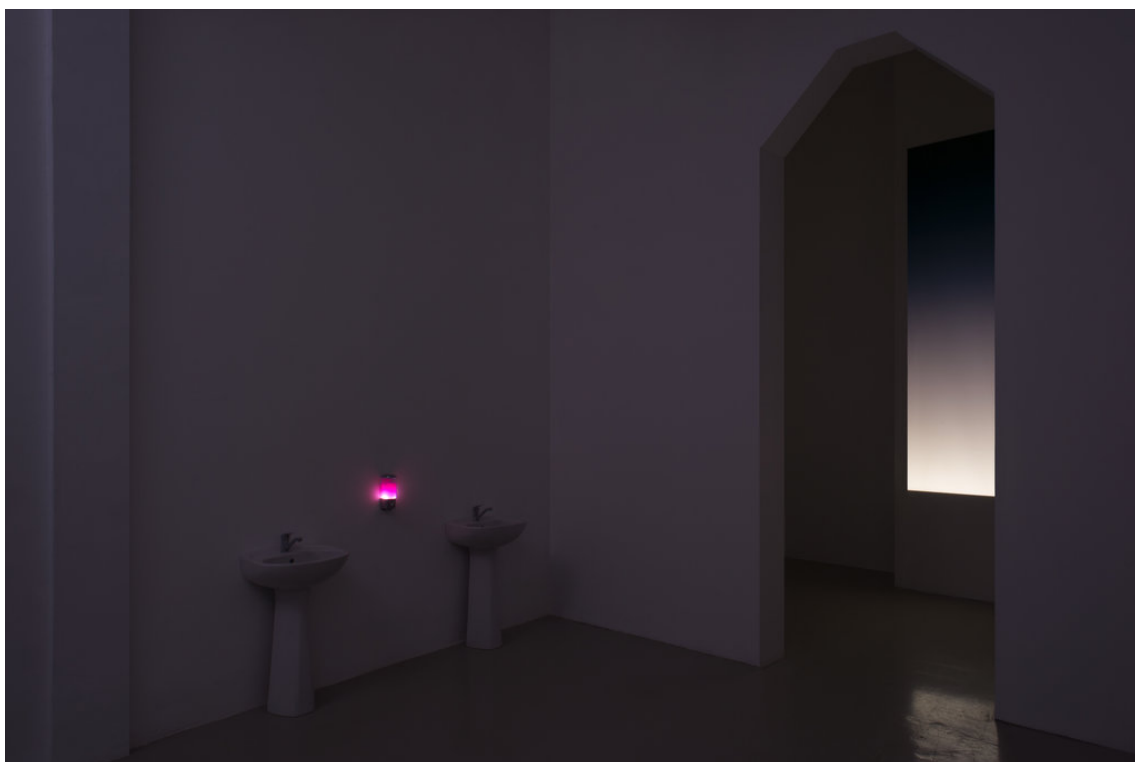

TEMPO RUBATO

Yariv Spivak

Astonish

2013

Dry wall, 4 sinks, 2 soap dispensers with built in LED lights, soap, print on polyester base

Dimensions variable

Unique

TEMPO RUBATO

Yariv Spivak

Astonish

2013

Dry wall, 4 sinks, 2 soap dispensers with built in LED lights, soap, print on polyester base

Dimensions variable

Unique

TEMPO RUBATO

Yariv Spivak

Astonish

2013

Dry wall, 4 sinks, 2 soap dispensers with built in LED lights, soap, print on polyester base

Dimensions variable

Unique

TEMPO RUBATO

Yariv Spivak

Astonish

2013

Dry wall, 4 sinks, 2 soap dispensers with built in LED lights, soap, print on polyester base

Dimensions variable

Unique

TEMPO RUBATO

Yariv Spivak

Canceling out the Distance Between Home and the Workplace