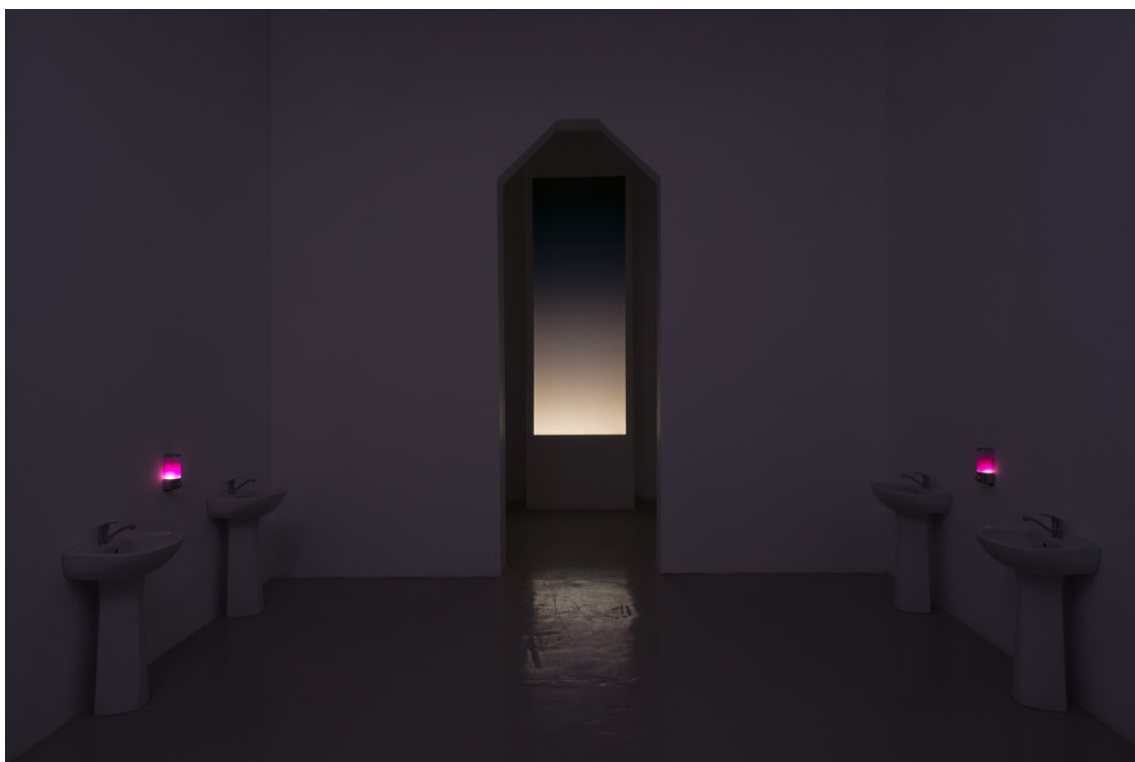

TEMPO RUBATO

Yariv Spivak

Astonish

2013

Dry wall, 4 sinks, 2 soap dispensers with built in LED lights, soap, print on polyester base

Dimensions variable

Unique

TEMPO RUBATO

Yariv Spivak

Astonish

2013

Dry wall, 4 sinks, 2 soap dispensers with built in LED lights, soap, print on polyester base

Dimensions variable

Unique

TEMPO RUBATO

Yariv Spivak

Astonish

2013

Dry wall, 4 sinks, 2 soap dispensers with built in LED lights, soap, print on polyester base

Dimensions variable

Unique

TEMPO RUBATO

Yariv Spivak

Astonish

2013

Dry wall, 4 sinks, 2 soap dispensers with built in LED lights, soap, print on polyester base

Dimensions variable

Unique

TEMPO RUBATO

Yariv Spivak

Canceling out the Distance Between Home and the Workplace