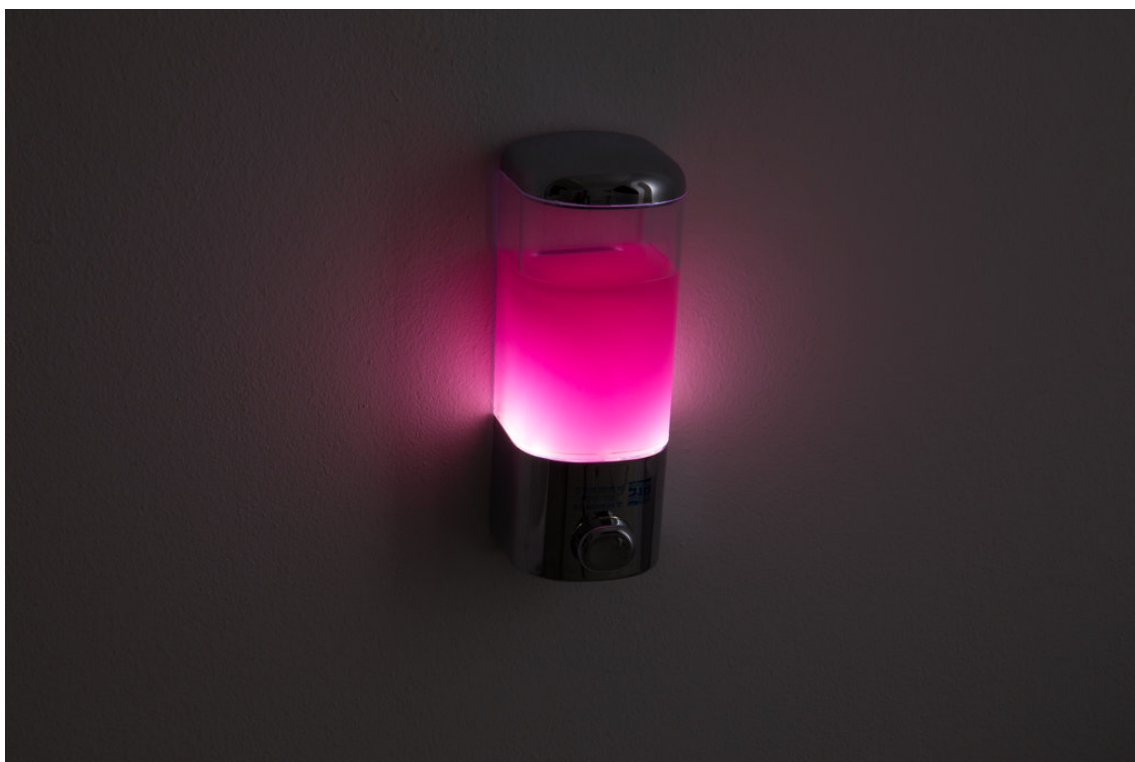

TEMPO RUBATO

Yariv Spivak

Astonish

2013

Dry wall, 4 sinks, 2 soap dispensers with built in LED lights, soap, print on polyester base

Dimensions variable

Unique

TEMPO RUBATO

Yariv Spivak

Astonish

2013

Dry wall, 4 sinks, 2 soap dispensers with built in LED lights, soap, print on polyester base

Dimensions variable

Unique

TEMPO RUBATO

Yariv Spivak

Astonish

2013

Dry wall, 4 sinks, 2 soap dispensers with built in LED lights, soap, print on polyester base

Dimensions variable

Unique

TEMPO RUBATO

Yariv Spivak

Astonish

2013

Dry wall, 4 sinks, 2 soap dispensers with built in LED lights, soap, print on polyester base

Dimensions variable

Unique

TEMPO RUBATO

Yariv Spivak

Canceling out the Distance Between Home and the Workplace