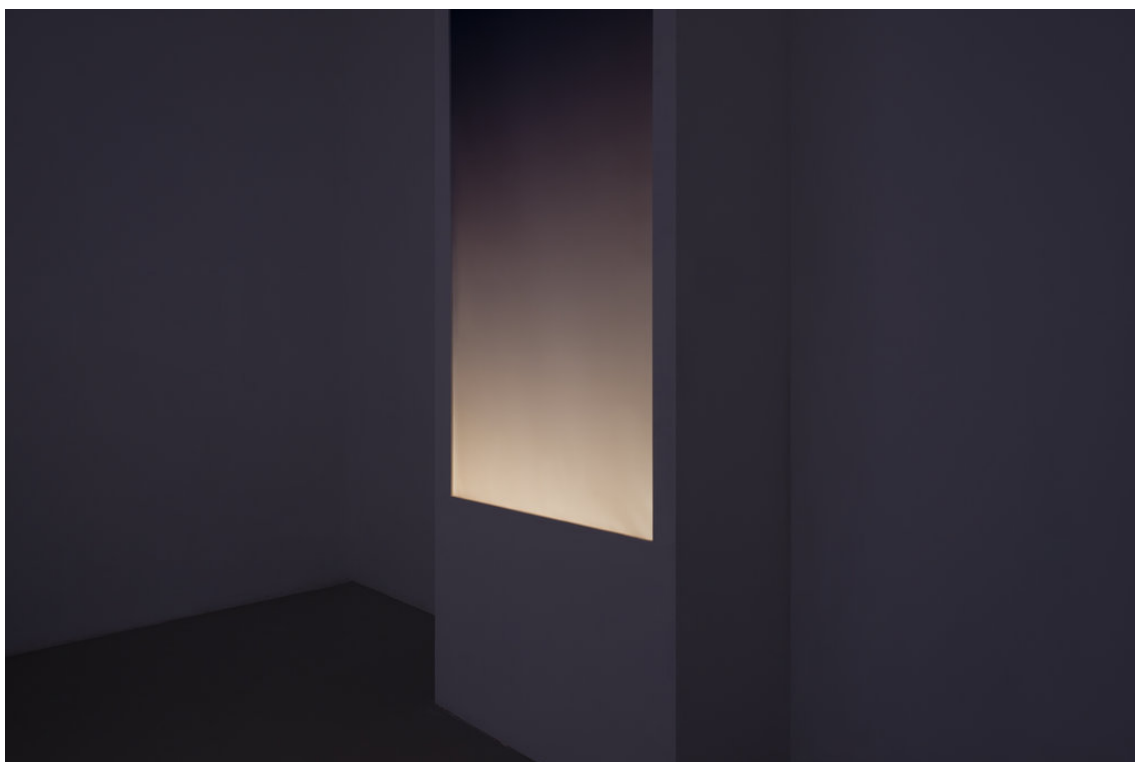

TEMPO RUBATO

Yariv Spivak

Astonish

2013

Dry wall, 4 sinks, 2 soap dispensers with built in LED lights, soap, print on polyester base

Dimensions variable

Unique