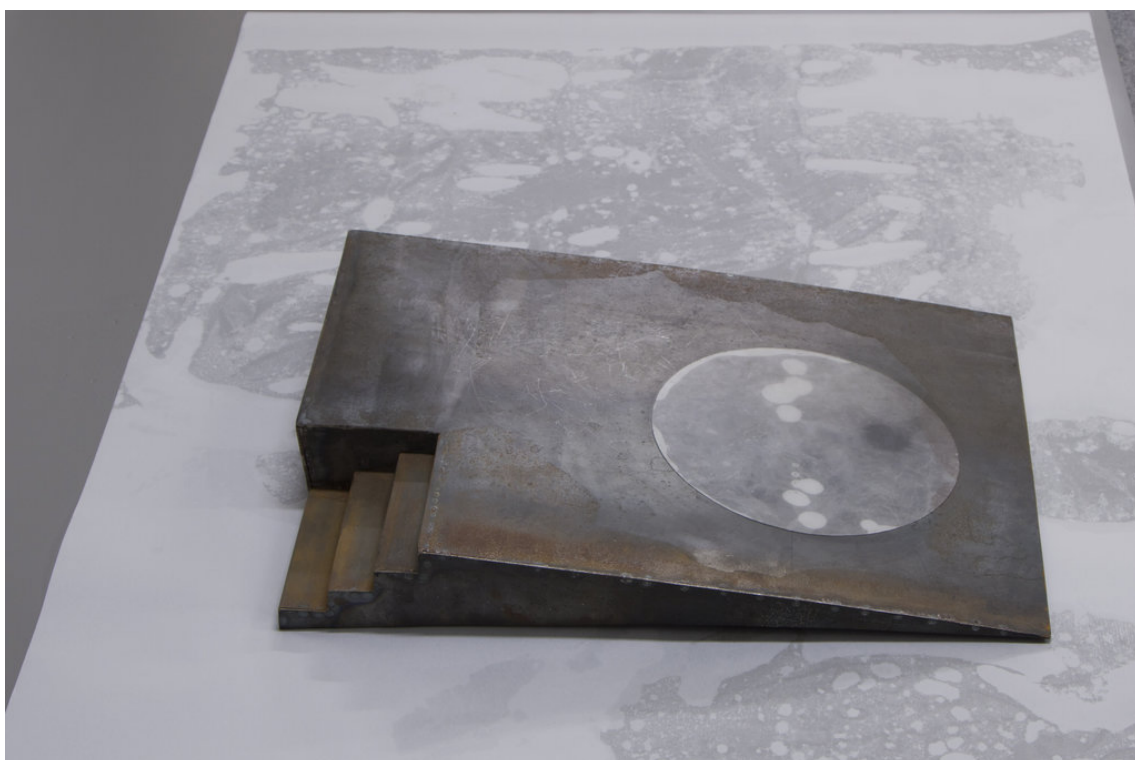

TEMPO RUBATO

Noa Glazer

Ice Plane

2009

Paraffin wax, Welding table, Parchment paper, PVC

99.5 x 132 x 8 cm (39 1/8" x 51 1/2" x 3 1/8")

Unique