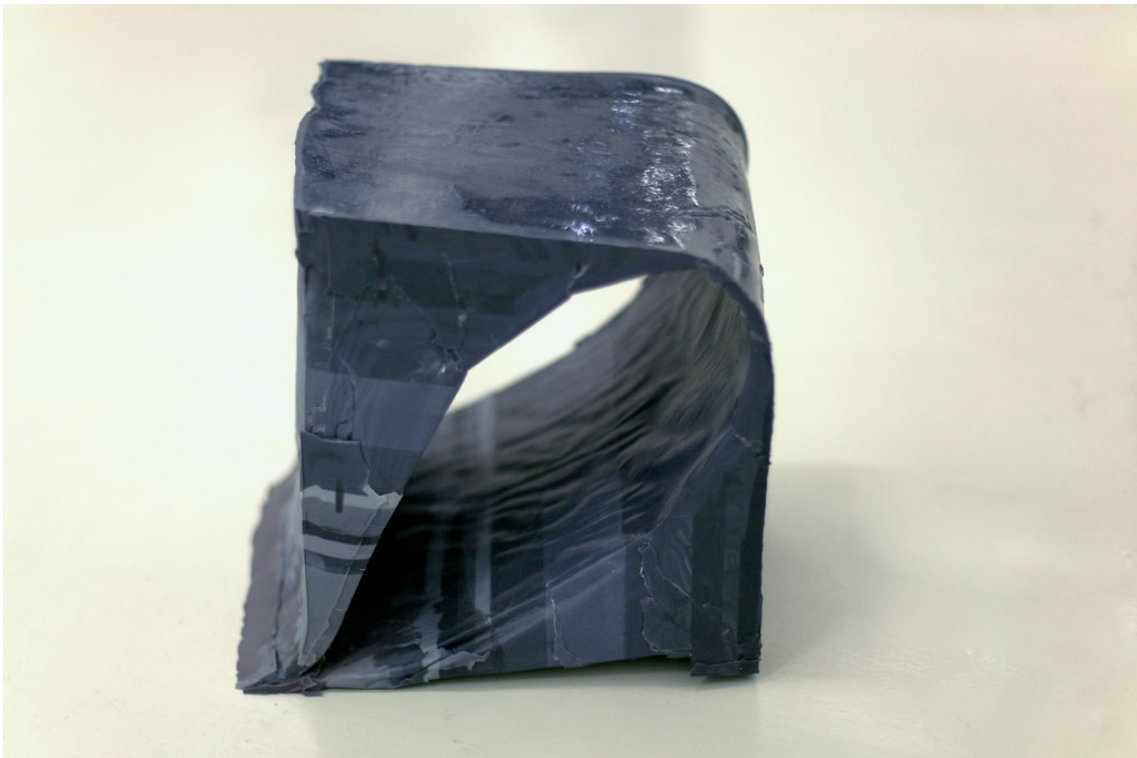

# TEMPO RUBATO

**Noa Glazer**

*Untitled*

2012

Silicone

24 x 24 x 24 cm (9 1/2" x 9 1/2" x 9 1/2")

Unique

# TEMPO RUBATO

**Lital Lev Cohen**

*Gat Painting #2*

2012

Oil on linen

50 x 50 cm (19 5/8" x 19 5/8")

Unique

# TEMPO RUBATO

**Lital Lev Cohen**

*Gat Painting #1*

2012

Oil on linen

50 x 50 cm (19 5/8" x 19 5/8")

Unique