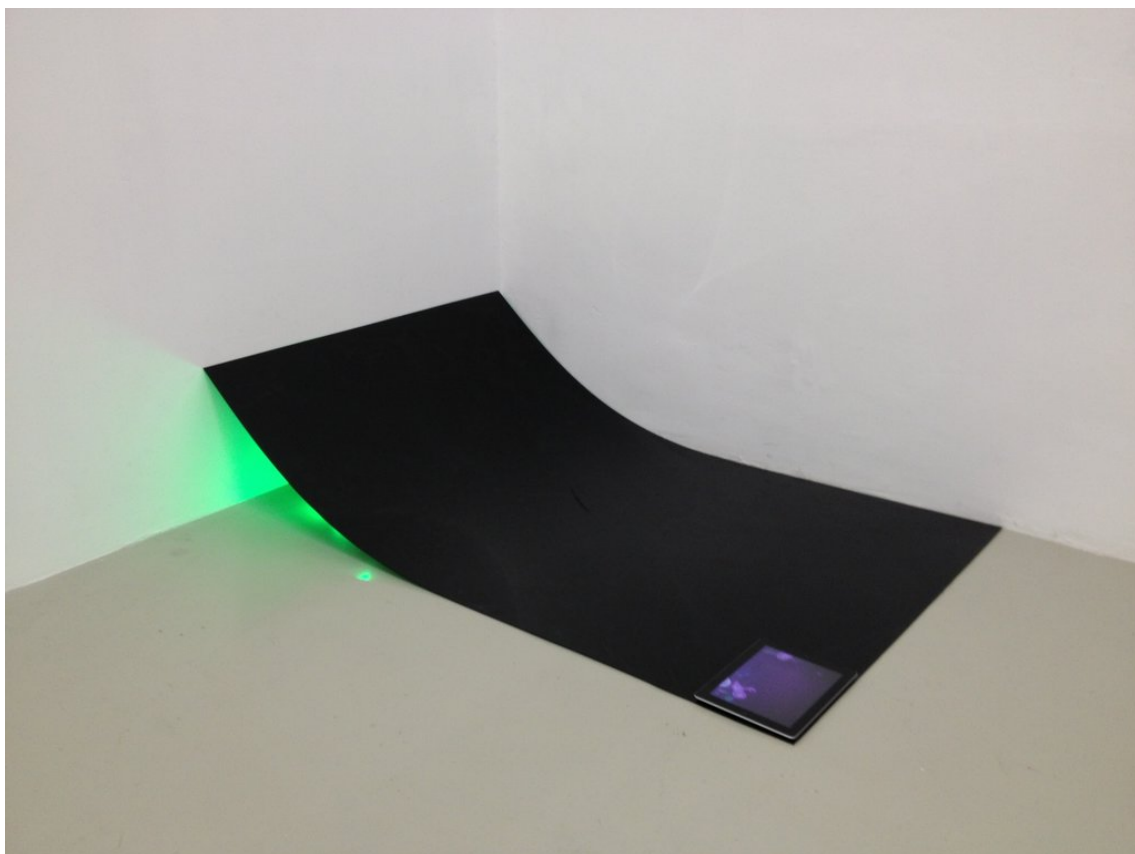

TEMPO RUBATO

Susanne M. Winterling

Jigsaw Falling Out of Place (The Lizard Lopsided)

2011

Plexiglass, light fixture with bulb, iPad, video loop (25 seconds)

Dimensions variable

Unique