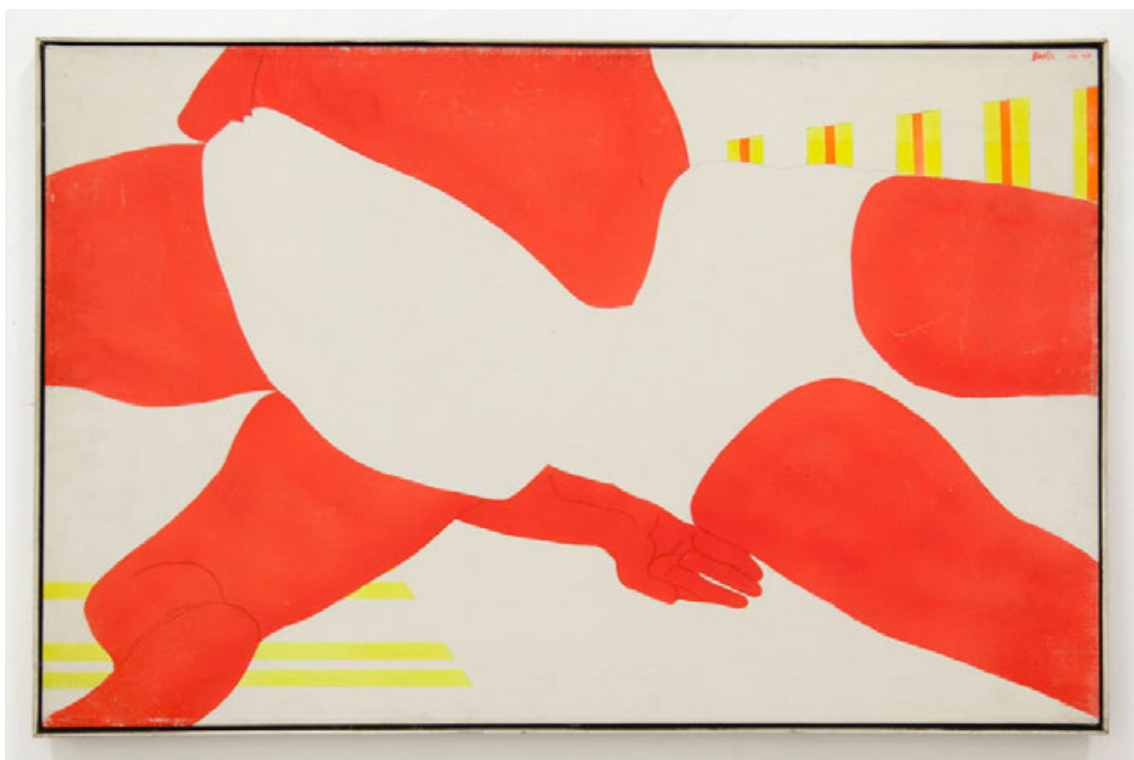

TEMPO RUBATO

Joav BarEl

Kennedy Assassination

1968

Acrylic on canvas

80 x 60 cm (31 1/2" x 23 5/8")

Unique

TEMPO RUBATO

Joav BarEl

Yin Yang I

1969

Acrylic on canvas

102 x 81 cm (40 1/8" x 31 7/8")

Unique

TEMPO RUBATO

Joav BarEl

Woman in Red with White Hair

1969

Acrylic on canvas

100 x 82 cm (39 3/8" x 32 1/4")

Unique

TEMPO RUBATO

Joav BarEl

The Wrestlers

1969

Acrylic on canvas

66 x 82 cm (25 1/2" x 32 1/4")

Unique

TEMPO RUBATO

Joav BarEl

The Wrestlers I

1969