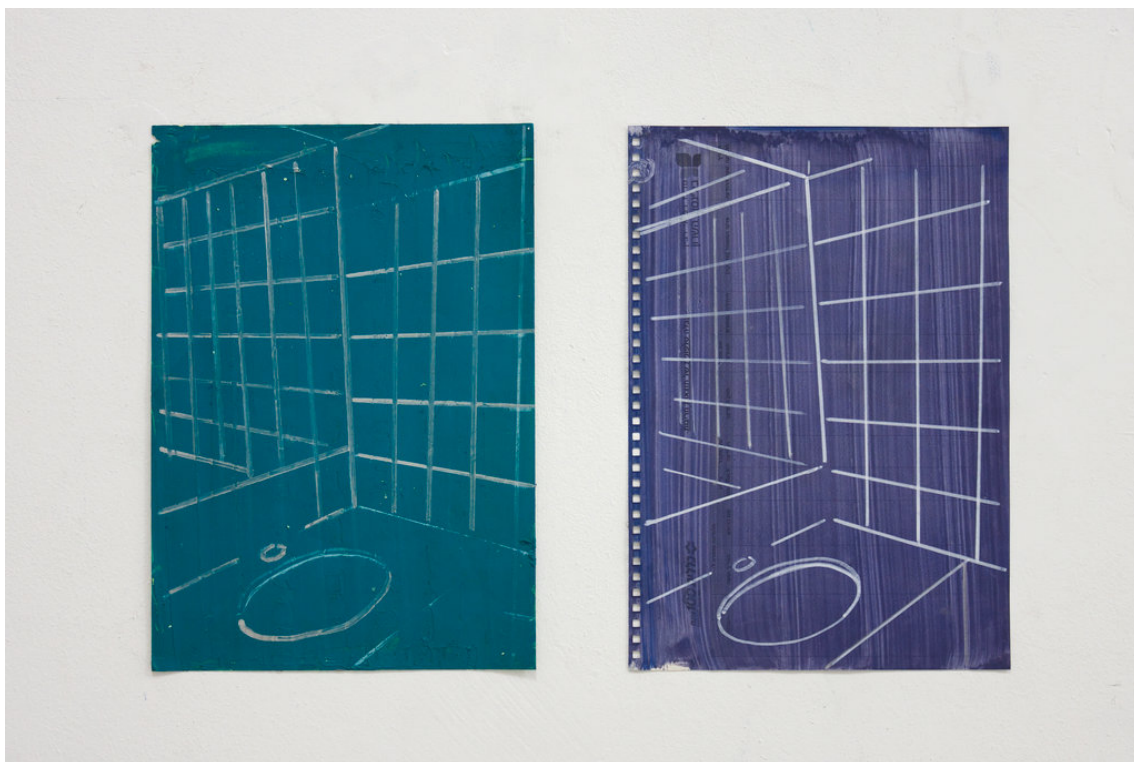

# TEMPO RUBATO

**Gil Marco Shani**

*Squares and one circle*

2014

Oil and marker on paper

Drawing #1: 29.7 x 21 cm (11 3/4" x 8 1/4")

Drawing #2: 29.7 x 21 cm (11 3/4" x 8 1/4")

Unique

# TEMPO RUBATO

**Gil Marco Shani**

*Man at the ATM*

2012

Oil and marker on canvas

185 x 233 cm (72 7/8" x 91 3/4")

Unique

# TEMPO RUBATO

**Gil Marco Shani**

*Cruise Ship*

2014

One painting (oil and marker on canvas), one drawing (oil and marker on paper)

Painting: 40 x 50 cm (15 3/4" x 19 5/8")

Drawing: 14.5 x 20.5 cm (5 3/4" x 8 1/8")

# TEMPO RUBATO

**Gil Marco Shani**

*Belgrade #2*

2014

Oil and marker on canvas

250 x 185 cm (98 3/8" x 72 7/8")

Unique