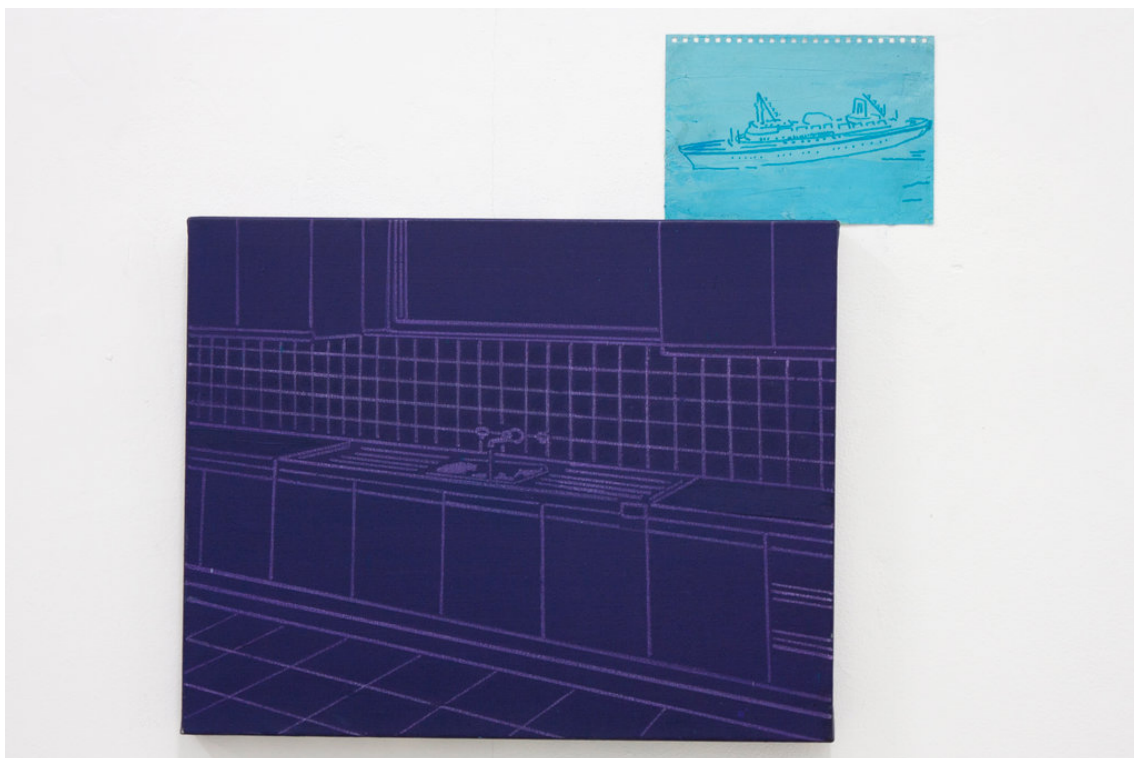

# TEMPO RUBATO

**Gil Marco Shani**

*Squares and one circle*

2014

Oil and marker on paper

Drawing #1: 29.7 x 21 cm (11 3/4" x 8 1/4")

Drawing #2: 29.7 x 21 cm (11 3/4" x 8 1/4")

Unique

# TEMPO RUBATO

**Gil Marco Shani**

*Man at the ATM*

2012

Oil and marker on canvas

185 x 233 cm (72 7/8" x 91 3/4")

Unique

# TEMPO RUBATO

**Gil Marco Shani**

*Cruise Ship*

2014

One painting (oil and marker on canvas), one drawing (oil and marker on paper)

Painting: 40 x 50 cm (15 3/4" x 19 5/8")

Drawing: 14.5 x 20.5 cm (5 3/4" x 8 1/8")