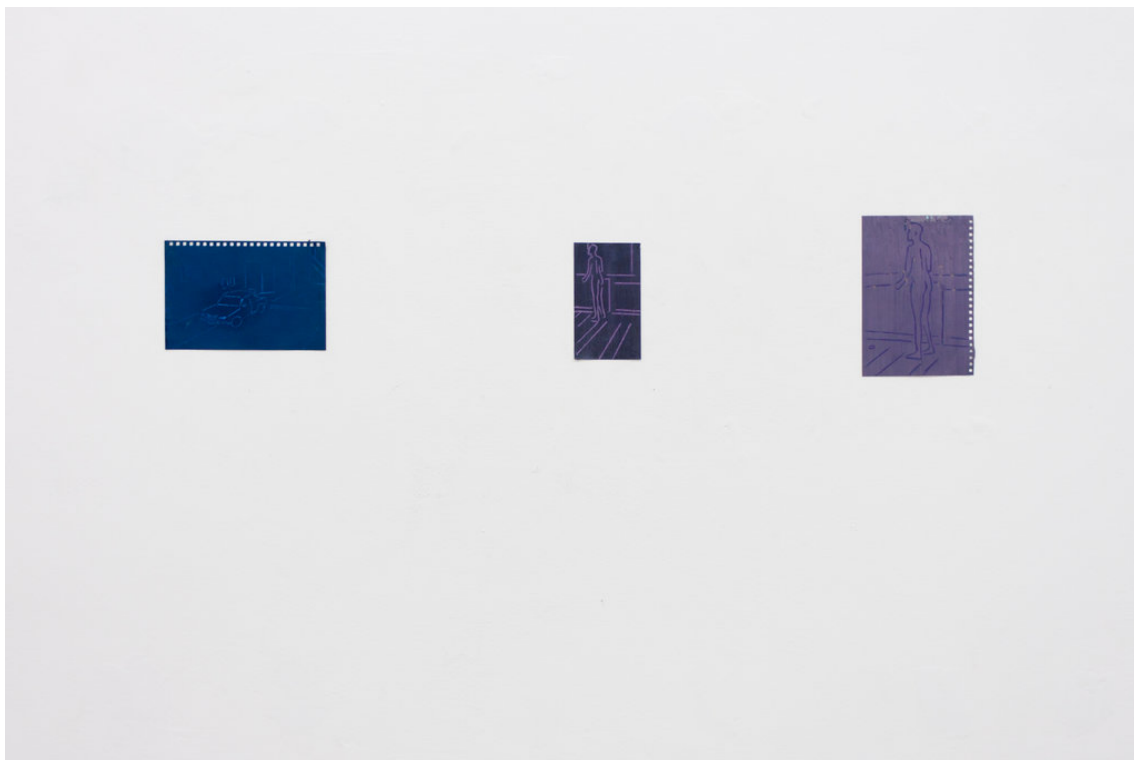

TEMPO RUBATO

Gil Marco Shani

Film Noir

2014

Oil on paper

Drawing #1 (Car at Night): 13.8 x 20.5 cm (5 3/8" x 8 1/8")

Drawing #2 (Male Nude): 21 x 14.5 cm (8 1/4" x 5 3/4")

Drawing #3 (Male Nude): 15 x 8.5 cm (5 7/8" x 3 3/8")

Unique