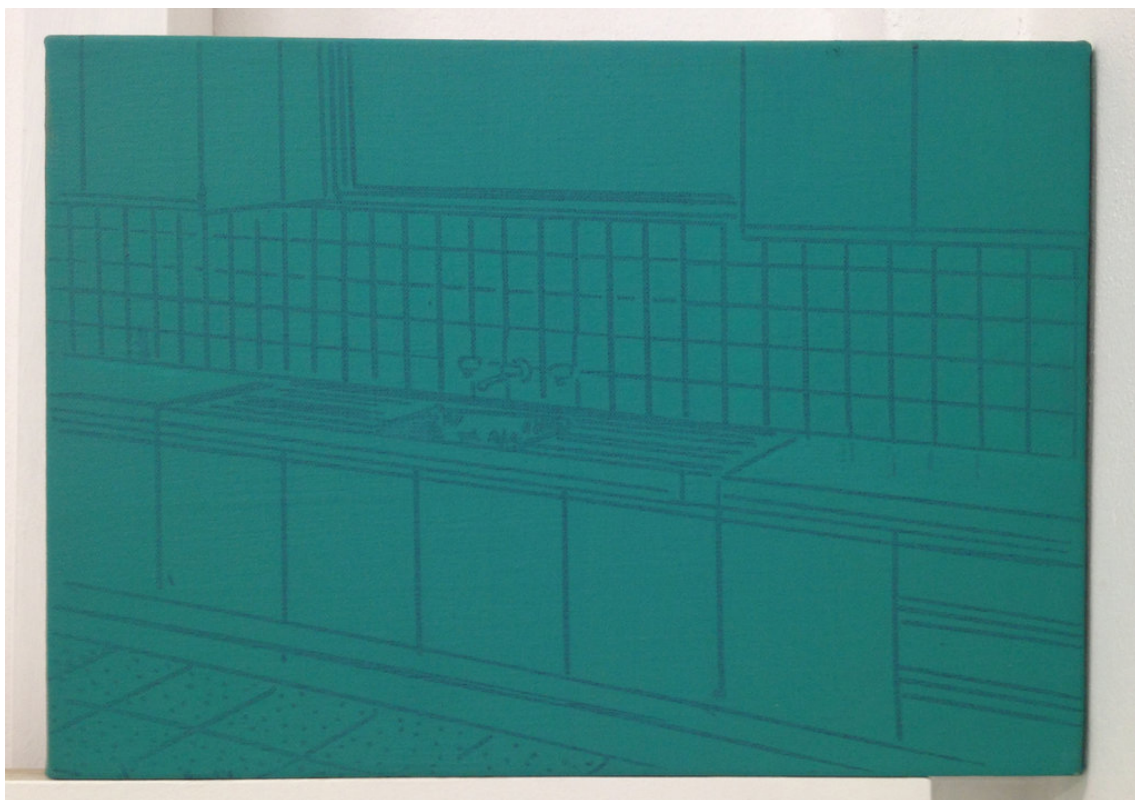

# TEMPO RUBATO

**Gil Marco Shani**

*Gymnastics*

2014

Oil on paper

21 x 29.7 cm (8 1/4" x 11 3/4")

Unique

# TEMPO RUBATO

**Gil Marco Shani**

*Kitchen*

2014

Oil and marker on canvas

24.5 x 34.5 cm (9 5/8" x 13 5/8")

Unique