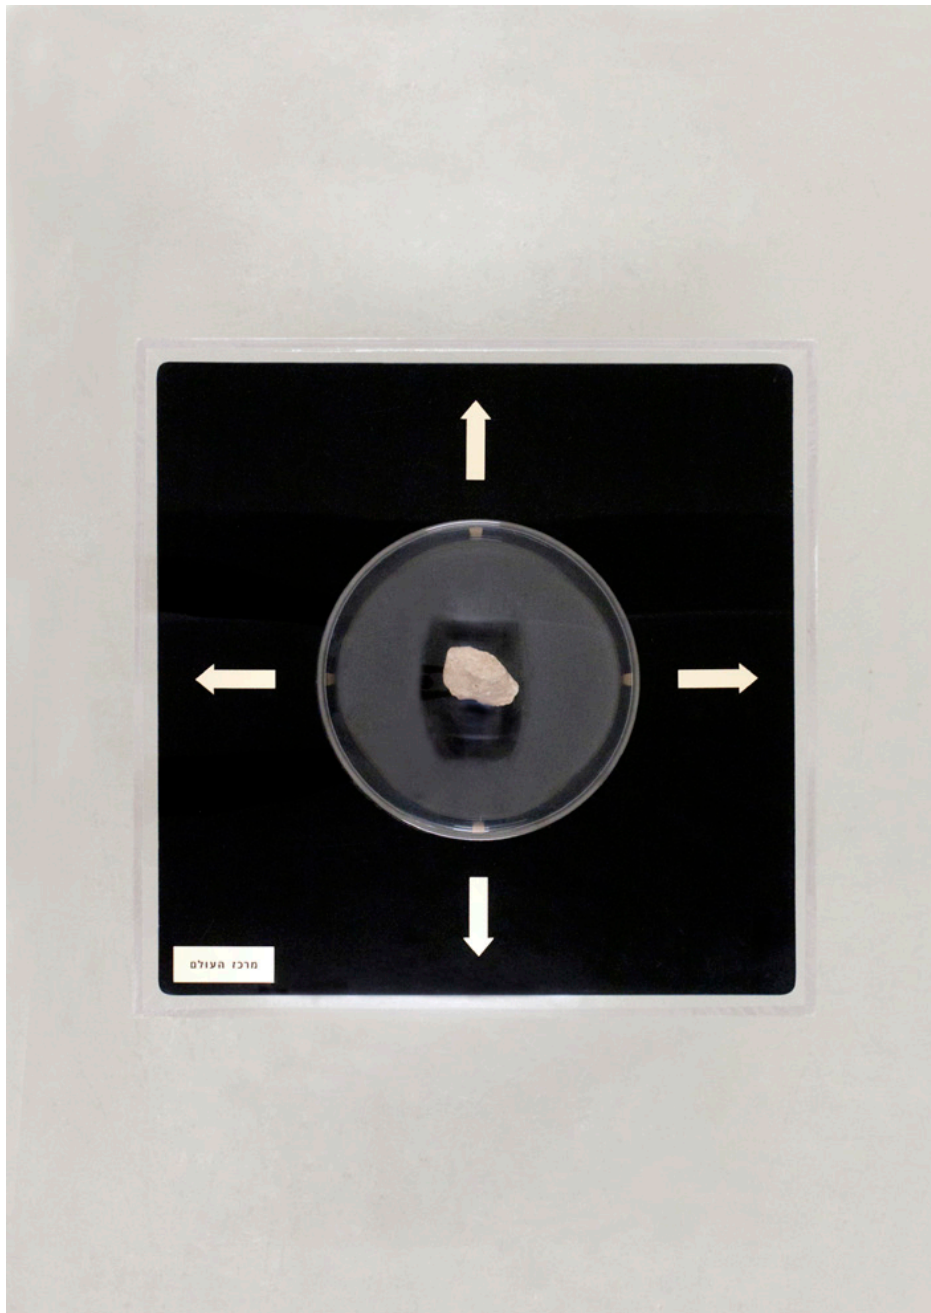

August 13 - September 27 2014

Installation view

TEMPO RUBATO

Joav BarEl

Center of the World

August 13 - September 27 2014

Installation view

TEMPO RUBATO

Joav BarEl

Center of the World

August 13 - September 27 2014

Installation view

TEMPO RUBATO

Joav BarEl

Center of the World

August 13 - September 27 2014

Installation view