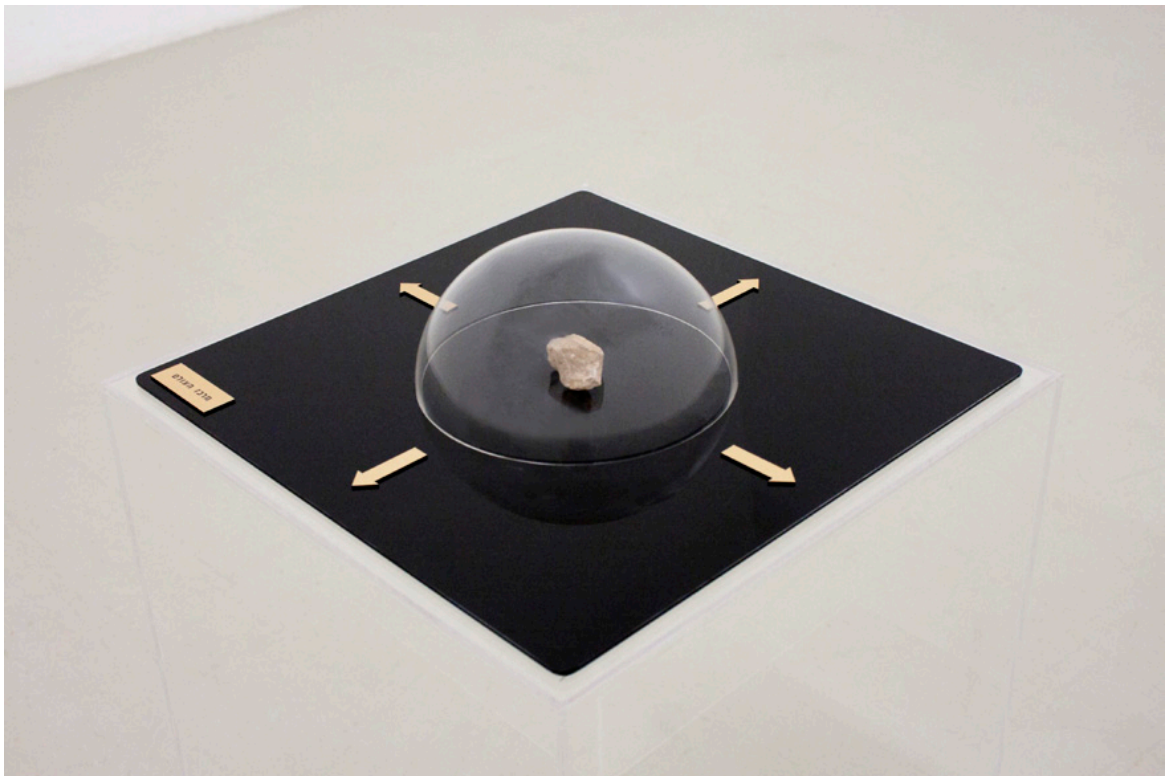

TEMPO RUBATO

Joav BarEl

Center of the World

August 13 - September 27 2014

Installation view

TEMPO RUBATO

Joav BarEl

Center of the World

August 13 - September 27 2014

Installation view

TEMPO RUBATO

Joav BarEl

Center of the World

August 13 - September 27 2014

Installation view

TEMPO RUBATO

Joav BarEl

Center of the World

August 13 - September 27 2014

Installation view

TEMPO RUBATO

Joav BarEl

Center of the World

August 13 - September 27 2014