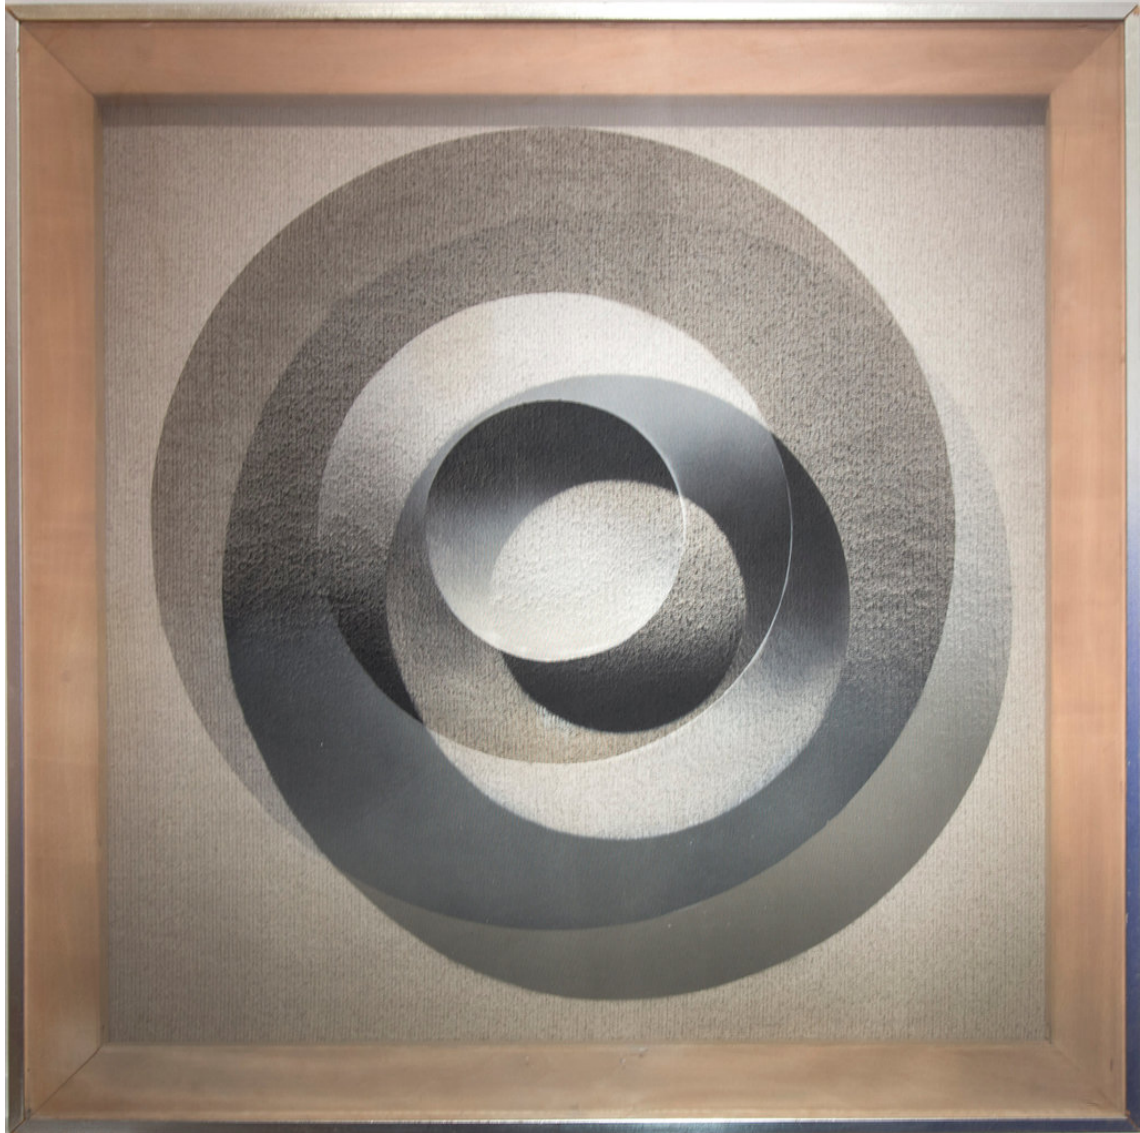

TEMPO RUBATO

Xanti Schawinsky

Sphera (2868)

ca. 1968

Airbrush paint on two layers of stretched gauze on frame

110.49 x 175.26 x 3.81 cm (43 1/2" x 69" x 1 1/2")

Unique

TEMPO RUBATO

Xanti Schawinsky

Sphera (Sp B6)

1969

Airbrush on gauze and canvas with two strainers

124.46 x 121.92 cm (49" x 48")

Unique

TEMPO RUBATO

Xanti Schawinsky

Sphera (Sp 86)

1969

Airbrush on gauze and canvas with two strainers
stamped on front side: 121.92 x 122.24 x 4.45 cm (48" x 48 1/8" x 1 3/4")
Unique

TEMPO RUBATO

Xanti Schawinsky

Sphera (Sp 118)

1970

Airbrush on gauze and canvas with two strainers
94.49 x 94.49 x 3.81 cm (37 1/4" x 37 1/4" x 1 1/2")

Unique

TEMPO RUBATO

Xanti Schawinsky

Sphera (2859)

1970

Airbrush on gauze and canvas with two strainers on frame
signed back center Schawinsky: 93.98 x 93.35 x 3.18 cm (37" x 36 3/4" x 1 1/4")
Unique

TEMPO RUBATO