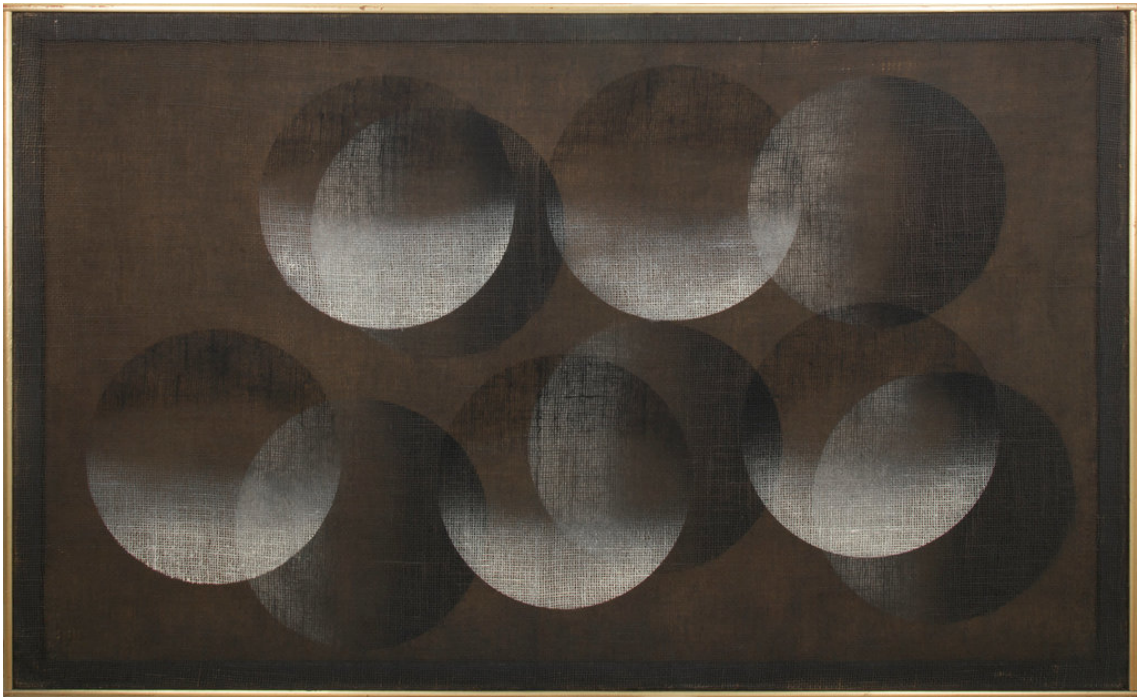

TEMPO RUBATO

Xanti Schawinsky

Sphera (2868)

ca. 1968

Airbrush paint on two layers of stretched gauze on frame

110.49 x 175.26 x 3.81 cm (43 1/2" x 69" x 1 1/2")

Unique

TEMPO RUBATO

Xanti Schawinsky

Sphera (Sp B6)

1969

Airbrush on gauze and canvas with two strainers

124.46 x 121.92 cm (49" x 48")

Unique

TEMPO RUBATO

Xanti Schawinsky

Sphera (Sp 86)

1969

Airbrush on gauze and canvas with two strainers
stamped on front side: 121.92 x 122.24 x 4.45 cm (48" x 48 1/8" x 1 3/4")
Unique

TEMPO RUBATO

Xanti Schawinsky

Sphera (Sp 118)

1970

Airbrush on gauze and canvas with two strainers
94.49 x 94.49 x 3.81 cm (37 1/4" x 37 1/4" x 1 1/2")

Unique

TEMPO RUBATO

Xanti Schawinsky

Sphera (2859)

1970

Airbrush on gauze and canvas with two strainers on frame
signed back center Schawinsky: 93.98 x 93.35 x 3.18 cm (37" x 36 3/4" x 1 1/4")
Unique

TEMPO RUBATO