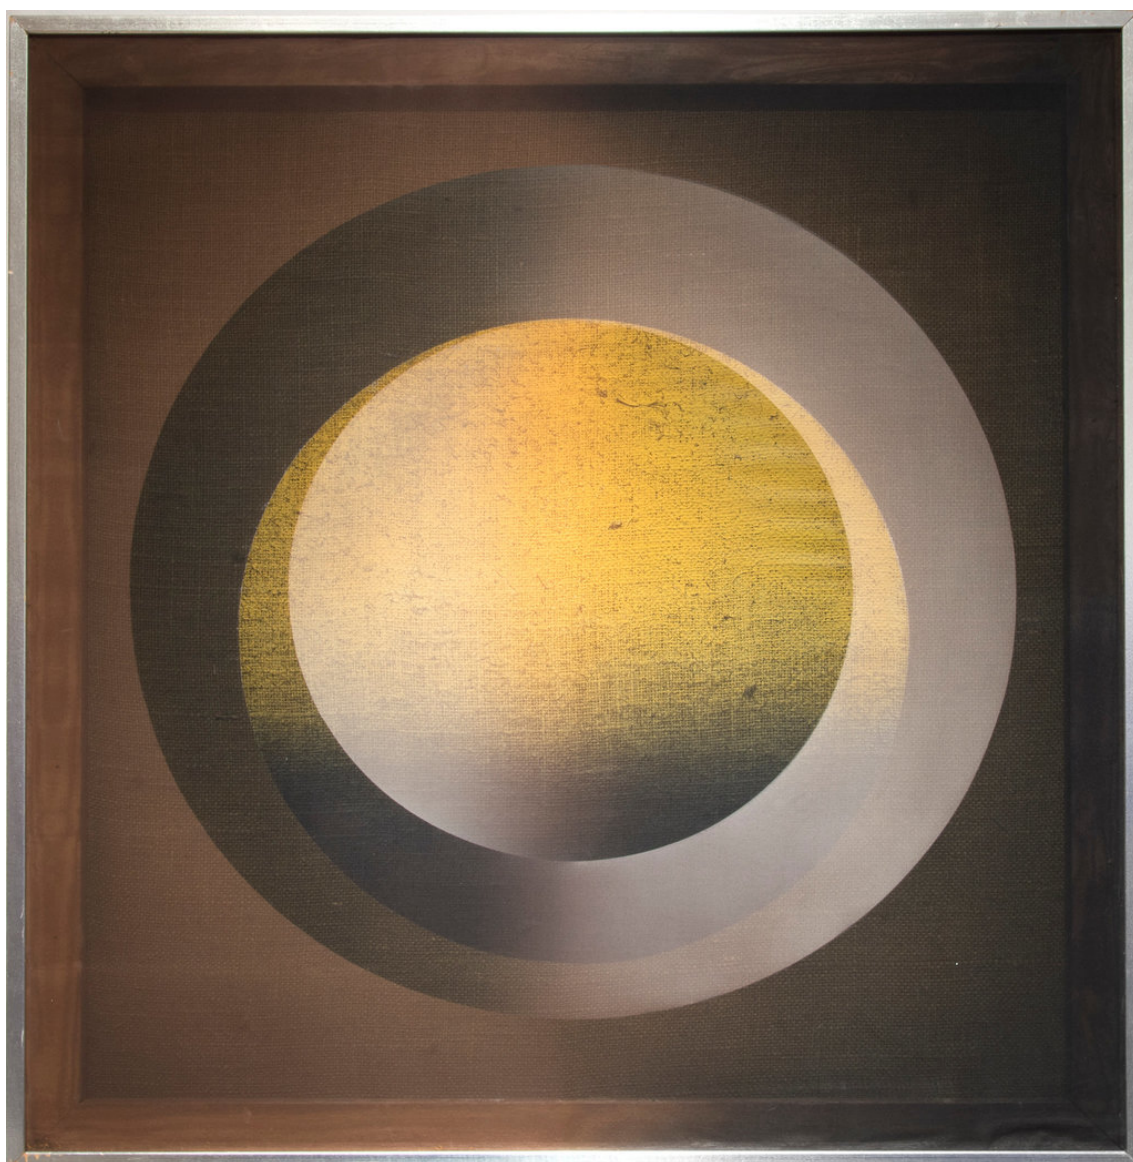

TEMPO RUBATO

Xanti Schawinsky

Sphera (2868)

ca. 1968

Airbrush paint on two layers of stretched gauze on frame

110.49 x 175.26 x 3.81 cm (43 1/2" x 69" x 1 1/2")

Unique

TEMPO RUBATO

Xanti Schawinsky

Sphera (Sp B6)

1969

Airbrush on gauze and canvas with two strainers

124.46 x 121.92 cm (49" x 48")

Unique

TEMPO RUBATO

Xanti Schawinsky

Sphera (Sp 86)

1969

Airbrush on gauze and canvas with two strainers
stamped on front side: 121.92 x 122.24 x 4.45 cm (48" x 48 1/8" x 1 3/4")
Unique

TEMPO RUBATO

Xanti Schawinsky

Sphera (Sp 118)

1970

Airbrush on gauze and canvas with two strainers
94.49 x 94.49 x 3.81 cm (37 1/4" x 37 1/4" x 1 1/2")

Unique

TEMPO RUBATO

Xanti Schawinsky

Sphera (2859)

1970

Airbrush on gauze and canvas with two strainers on frame
signed back center Schawinsky: 93.98 x 93.35 x 3.18 cm (37" x 36 3/4" x 1 1/4")
Unique

TEMPO RUBATO